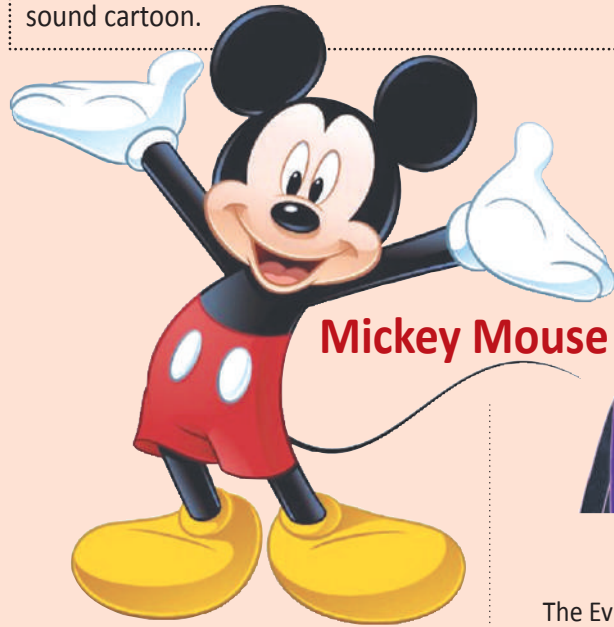

Captain Hook

Captain James Hook is a fictional character and the main antagonist of J. M. Barrie's 1904 play and its various adaptations, in which he is Peter Pan's archenemy. The character is a pirate captain of the brig Jolly Roger.

Donald Duck

Ariel is a fictional character in the Walt Disney Pictures 28th animated feature film *The Little Mermaid*. Ariel is voiced by Jodi Benson in all official animated appearances. The fourth Disney Princess, Ariel is the youngest daughter of King Triton and Queen Athena of an underwater kingdom of merfolk called Atlantica.

Donald Fauntleroy Duck is a cartoon character created by The Walt Disney Company. Donald is an anthropomorphic white duck with a yellow-orange bill, legs, and feet. He typically wears a sailor shirt and cap with a bow tie.

Evil Queen

The Evil Queen, also known as the Wicked Queen, Queen Grimhilde, or just the Queen, is a fictional character who appears as the main antagonist in Walt Disney Productions' first animated feature film *Snow White and the Seven Dwarfs* and remains a villainous character in their extended Snow White franchise.