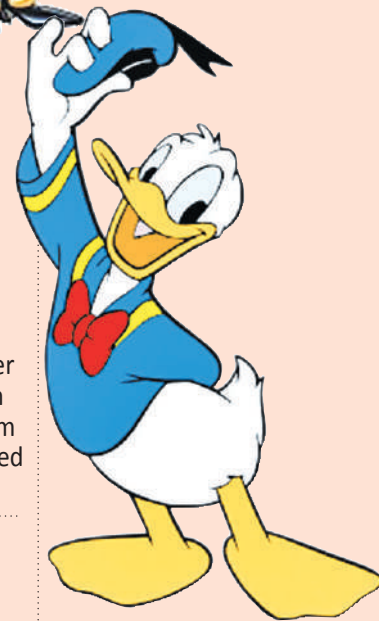

Walt Disney characters

Walt Disney, commonly known as Disney is an American multinational mass media and entertainment conglomerate that is headquartered at the Walt Disney Studios complex in Burbank, California. Disney was founded on October 16, 1923, by brothers Walt Disney and Roy Disney as Disney Brothers Studio; it also operated under the names Walt Disney Studio and Walt Disney Productions before changing its name to The Walt Disney Company in 1986. Early in its existence, the company established itself as a leader in the animation industry, with the creation of the widely popular character Mickey Mouse, who first appeared in *Steamboat Willie*, which used synchronised sound, to become the first post-produced sound cartoon.

Captain Hook

Captain James Hook is a fictional character and the main antagonist of J. M. Barrie's 1904 play and its various adaptations, in which he is Peter Pan's archenemy. The character is a pirate captain of the brig Jolly Roger.

Donald Duck

Ariel is a fictional character in the Walt Disney Pictures 28th animated feature film *The Little Mermaid*. Ariel is voiced by Jodi Benson in all official animated appearances. The fourth Disney Princess, Ariel is the youngest daughter of King Triton and Queen Athena of an underwater kingdom of merfolk called Atlantica.

Donald Fauntleroy Duck is a cartoon character created by The Walt Disney Company. Donald is an anthropomorphic white duck with a yellow-orange bill, legs, and feet. He typically wears a sailor shirt and cap with a bow tie.