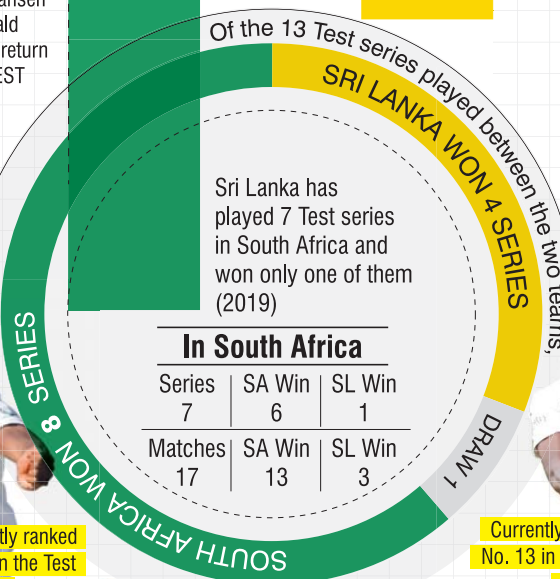

In South Africa

Series	SA Win	SL Win
7	6	1
Matches	SA Win	SL Win
17	13	3

Currently ranked No. 1 in the Test bowling

Currently ranked No. 13 in the Test bowling

Bowler to watch

(Recent stats)

Kagiso Rabada

Mat: 8
Wkts: 45
Econ: 2.92
SR: 27.55

South Africa must win all four home Tests against Sri Lanka and Pakistan to secure their place in next year's World Test Championship final at Lord's

Sri Lanka is in third place in the WTC points table, 1.39 percentage points ahead of South Africa, and has a chance of reaching the final

Bowler to watch

(Recent stats)

Asitha Fernando

Mat: 8
Wkts: 32
Econ: 3.86
SR: 38.21

Last five matches

L	D	W	W	W	L	L	W	W	W
VS NZ	VS WI	VS WI	VS BAN	VS BAN	VS ENG	VS ENG	VS ENG	VS NZ	VS NZ